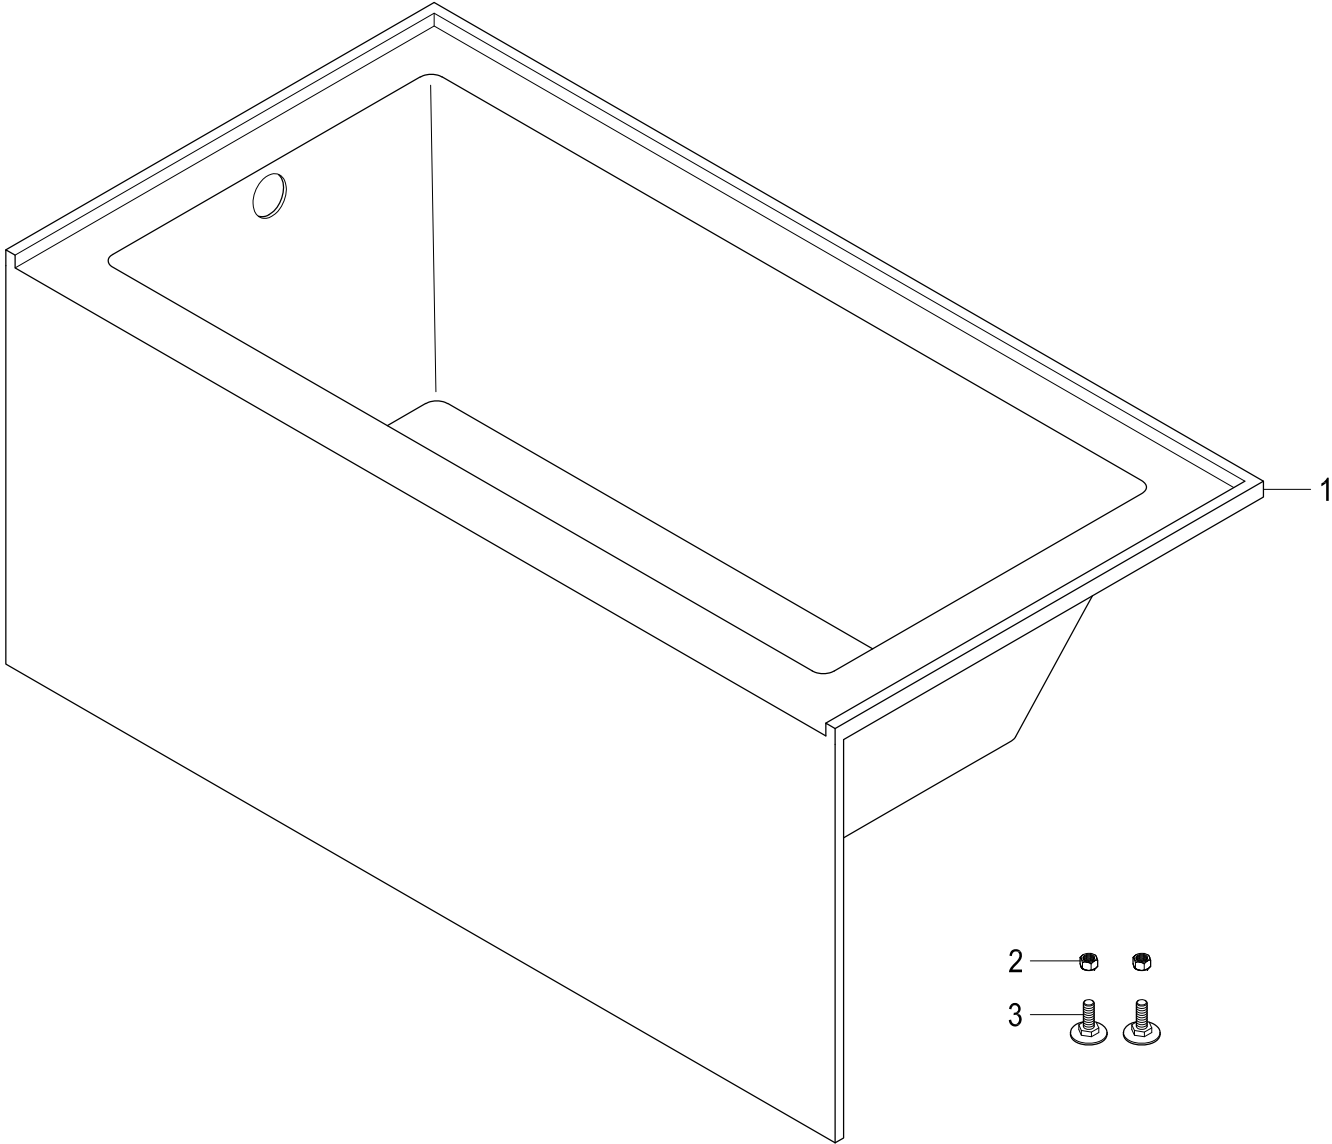

CVTDE603122L0,1,2,3,5,6,7,8

60" Acrylic Alcove Tub with Left Hand Drain Hole

Part #	QTY
1.	1
2.	2
3.	2

CVTDE603122L0,1,2,3,5,6,7,8

21" Tub Waste & Overflow with Tip Toe Drain, 20 Gauge

Part #	QTY
1.	2
2.	1
3.	1
4.	1
5.	2
6.	2
7.	1
8.	1
9.	1
10.	1
11.	1
12.	1
13.	1
14.	1