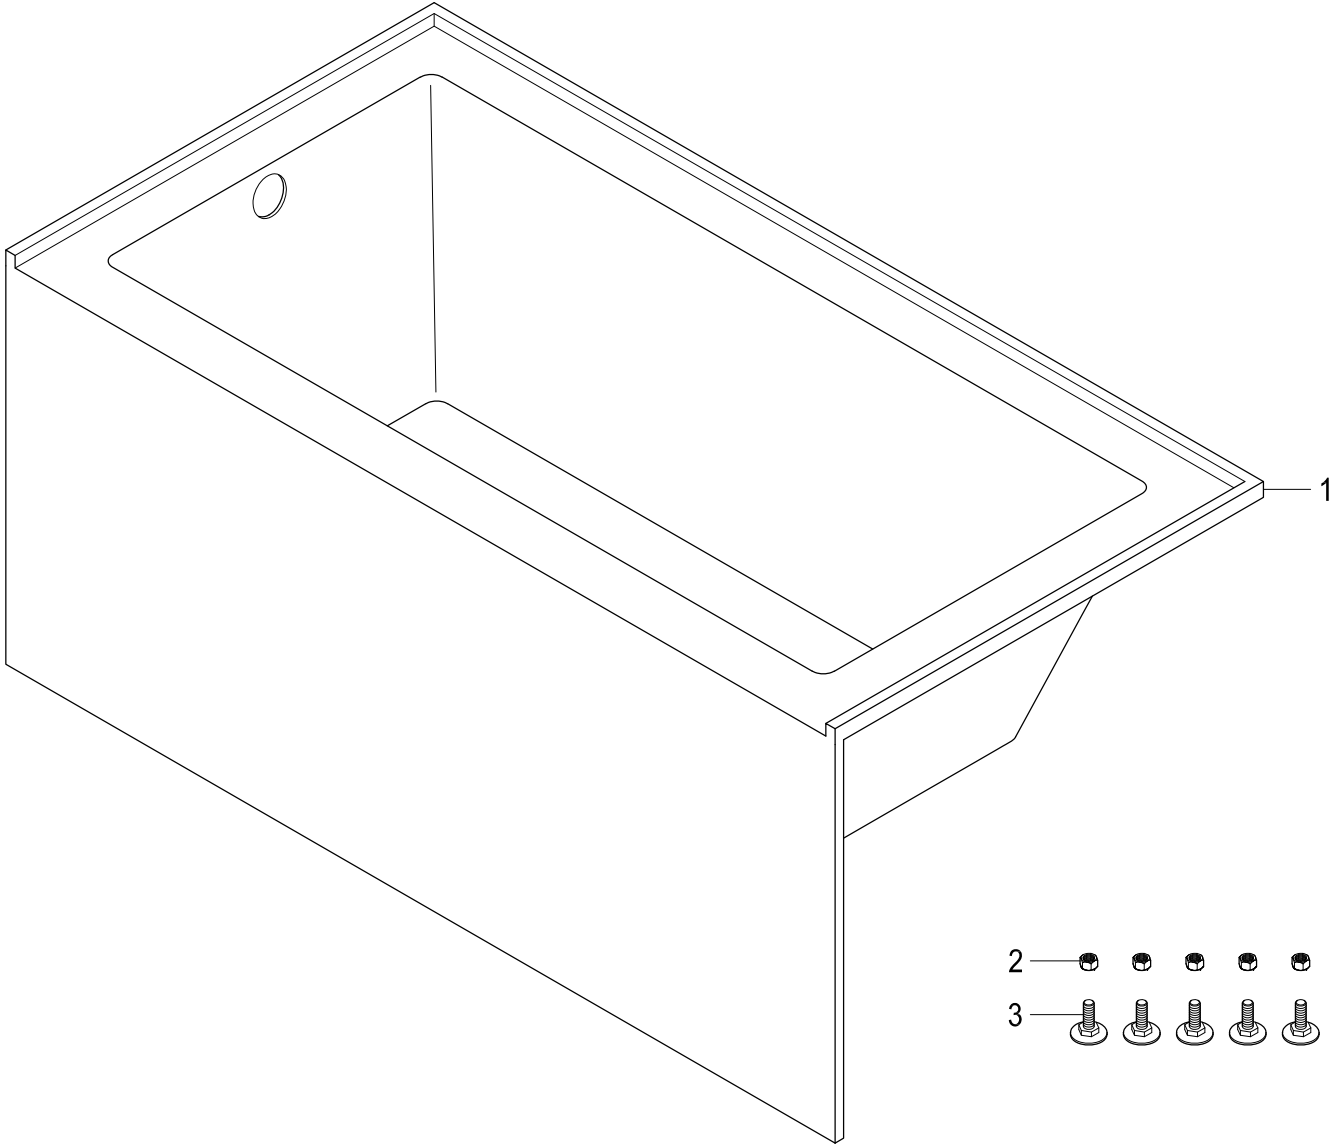

CVTAP603622L0,1,2,3,5,6,7,8

60" Acrylic Alcove Tub with Left Hand Drain Hole

Part #	QTY
1.	1
2.	5
3.	5

CVTAP603622L0,1,2,3,5,6,7,8

21" Tub Waste & Overflow with Tip Toe Drain, 20 Gauge

Part #	QTY
1.	2
2.	1
3.	1
4.	1
5.	2
6.	2
7.	1
8.	1
9.	1
10.	1
11.	1
12.	1
13.	1
14.	1