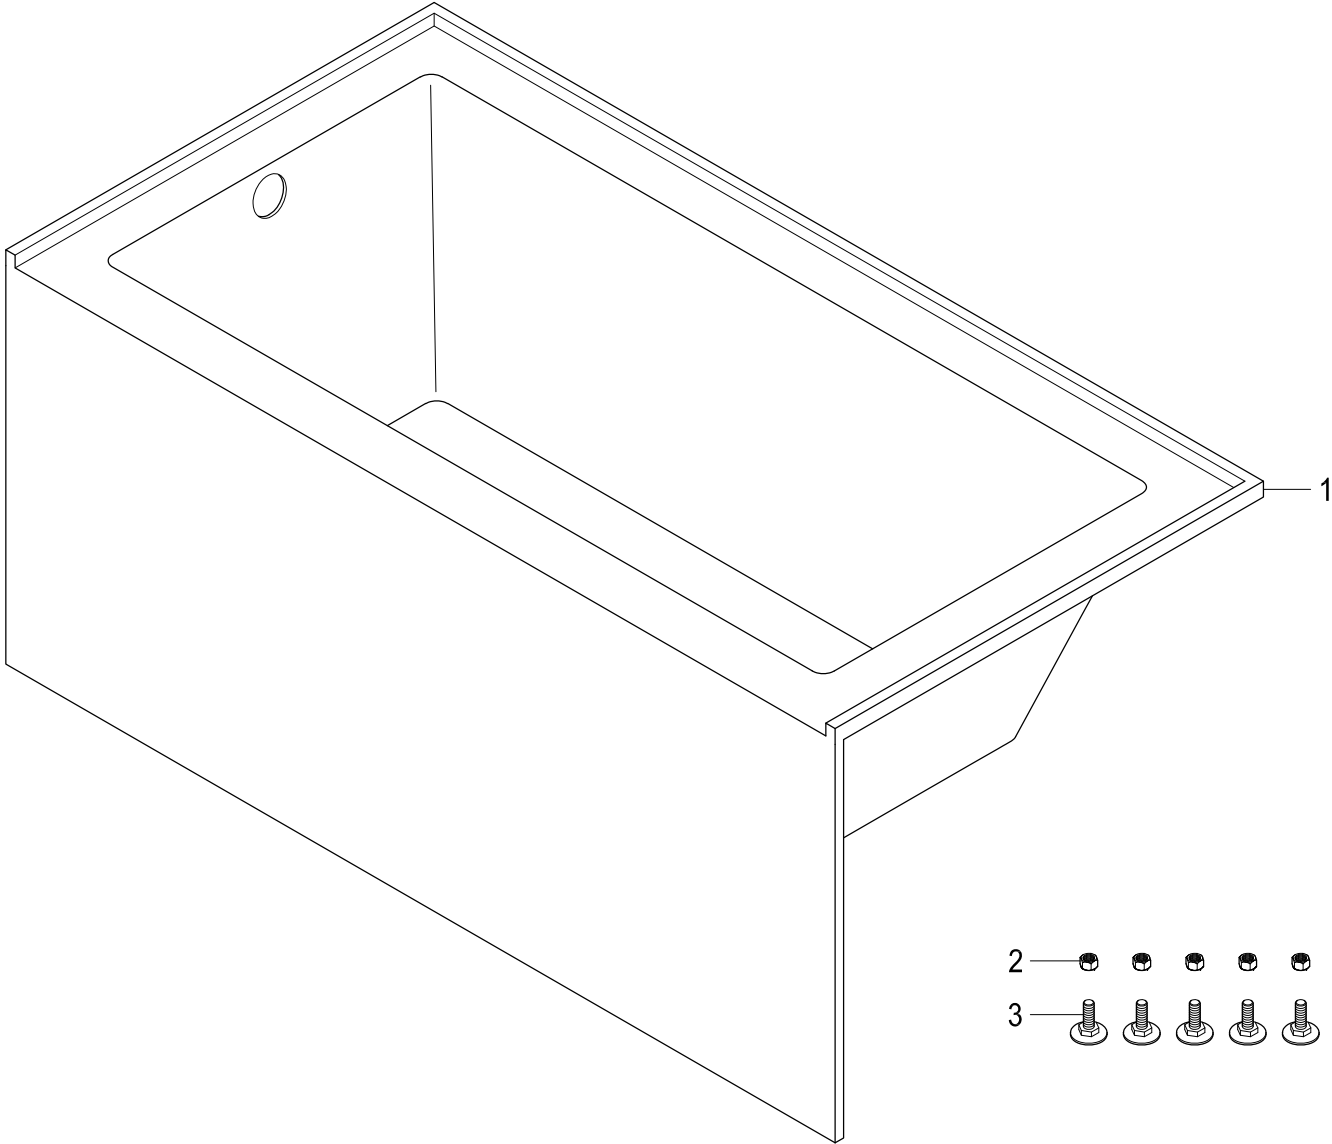

CVTAP603222L0,1,2,3,5,6,7,8

60" Acrylic Alcove Tub with Left Hand Drain Hole

Part #	QTY
1.	1
2.	5
3.	5

CVTAP603222L0,1,2,3,5,6,7,8

21" Tub Waste & Overflow with Tip Toe Drain, 20 Gauge

Part #	QTY
1.	2
2.	1
3.	1
4.	1
5.	2
6.	2
7.	1
8.	1
9.	1
10.	1
11.	1
12.	1
13.	1
14.	1