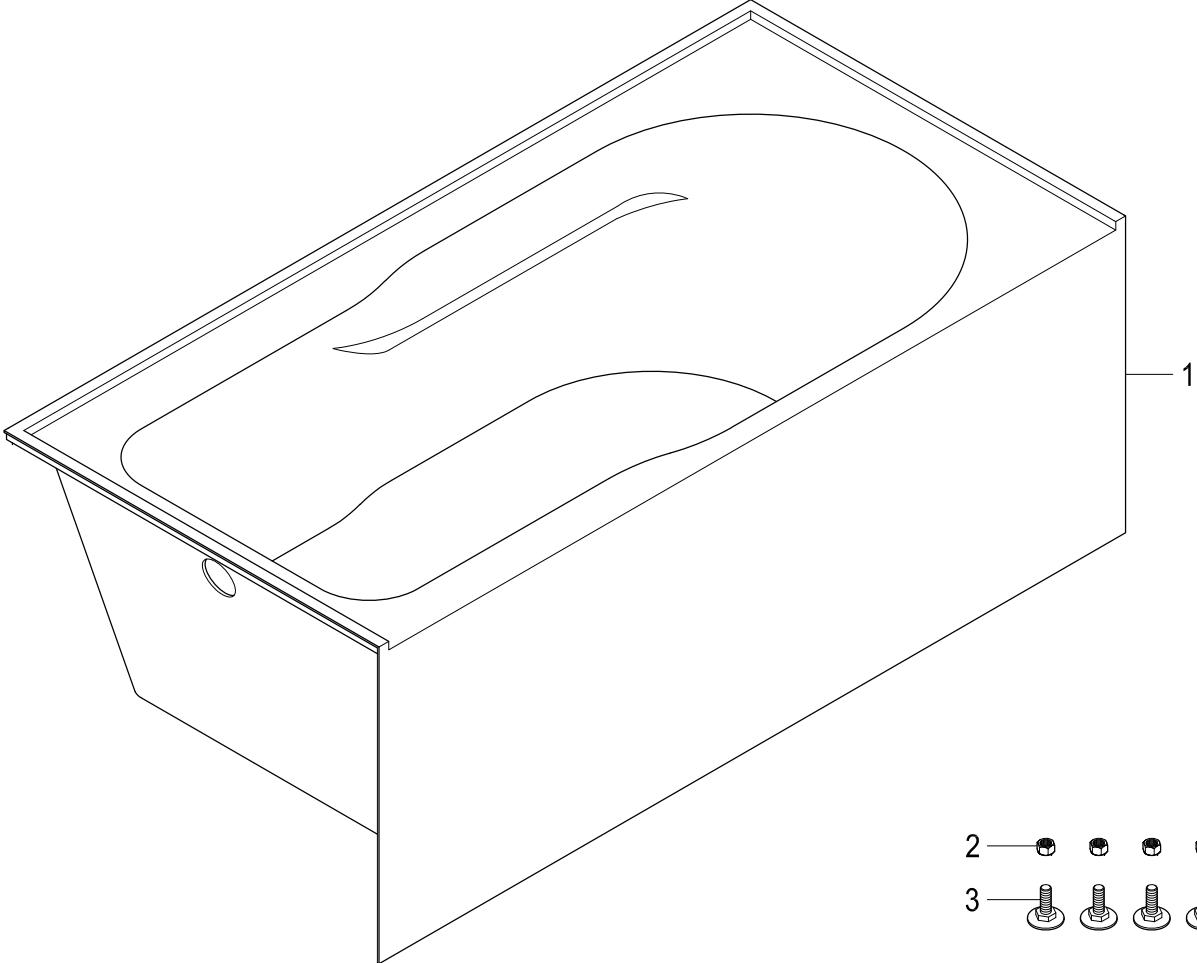

CVTAP543023L0,1,2,3,5,6,7,8

54" Acrylic Alcove Tub with Left Hand Drain Hole

Part #	QTY
1.	1
2.	5
3.	5

CVTAP543023L0,1,2,3,5,6,7,8

21" Tub Waste & Overflow with Tip Toe Drain, 20 Gauge

Part #	QTY
1.	2
2.	1
3.	1
4.	1
5.	2
6.	2
7.	1
8.	1
9.	1
10.	1
11.	1
12.	1
13.	1
14.	1