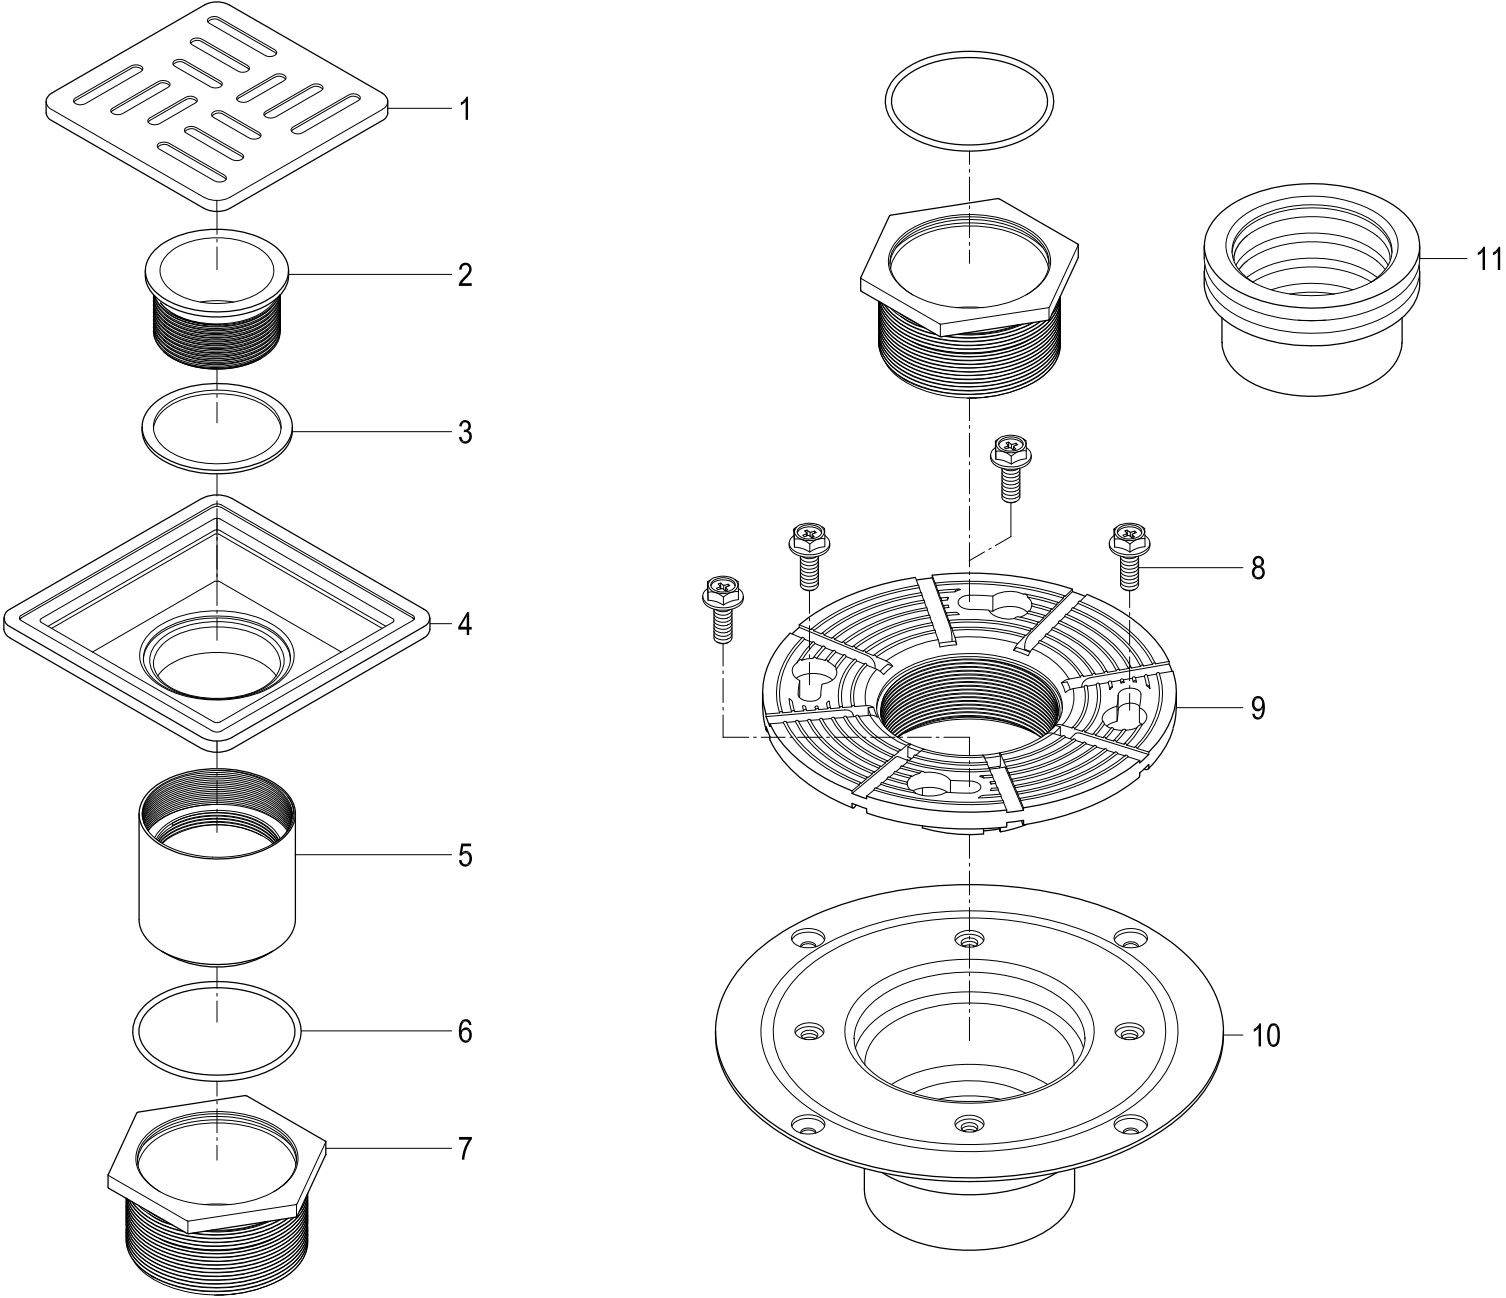

# BSFK4410SS

4" Square Shower Drain with Shower Drain Flange Kit

Part #	QTY
1.	1
2.	1
3.	1
4.	1
5.	1
6.	2
7.	2
8.	4
9.	1
10.	1
11.	1