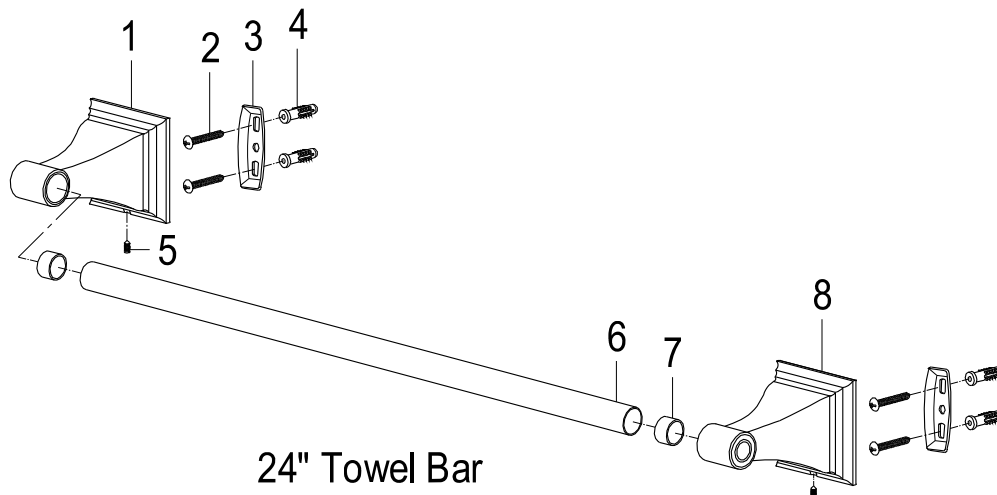

# BAHK61 21 2478K, C, ORB, SN

24" & 18" Towel Bar, Towel Ring, Robe Hook, Toilet Paper Holder

24" Towel Bar

18" Towel Bar

Towel Ring

Robe Hook

Paper Holder