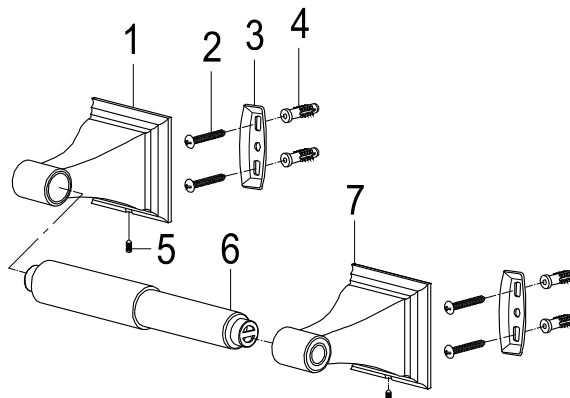

# BAHK61 21 2478K, C, ORB, SN

24" & 18" Towel Bar, Towel Ring, Robe Hook, Toilet Paper Holder

24" Towel Bar

18" Towel Bar

Towel Ring

Robe Hook

Paper Holder