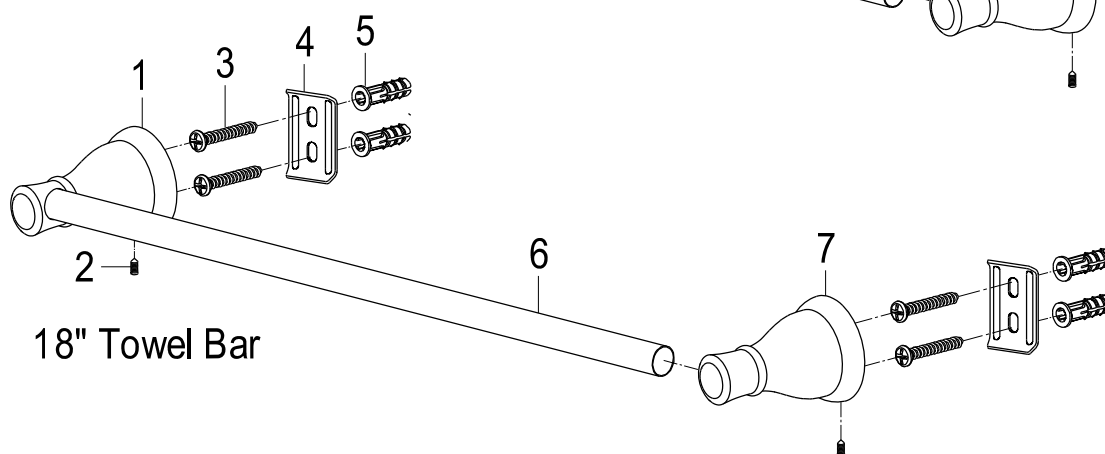

BAHK501 2478C, ORB, SN

24" & 18" Towel Bar, Towel Ring, Robe Hook, Toilet Paper Holder

24" Towel Bar

18" Towel Bar

Robe Hook

Towel Ring

Paper Holder