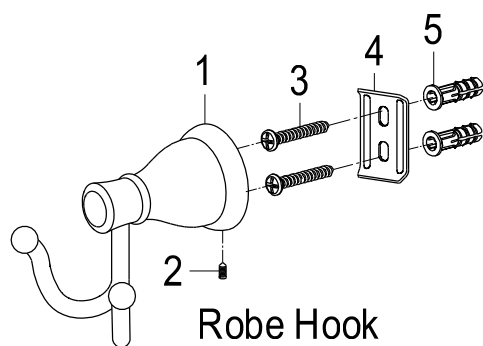

BAHK501 2478C, ORB, SN

24" & 18" Towel Bar, Towel Ring, Robe Hook, Toilet Paper Holder

24" Towel Bar

18" Towel Bar

Robe Hook

Towel Ring

Paper Holder