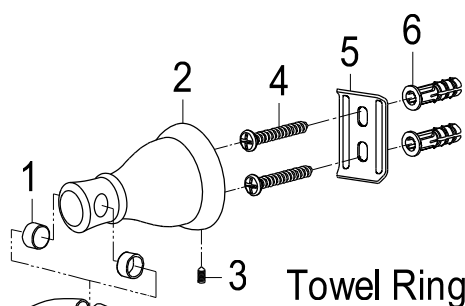

BAHK501 2478C, ORB, SN

24" & 18" Towel Bar, Towel Ring, Robe Hook, Toilet Paper Holder

24" Towel Bar

18" Towel Bar

Robe Hook

Towel Ring

Paper Holder