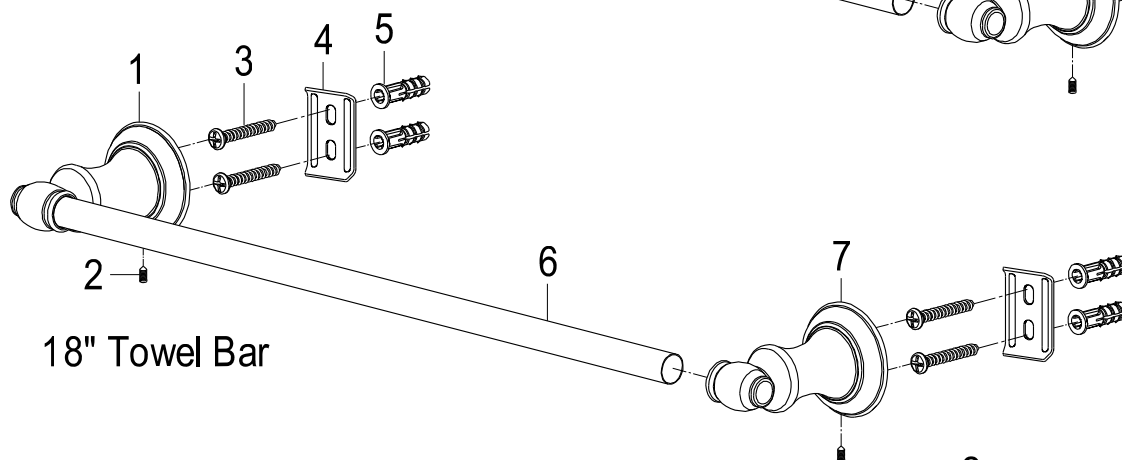

BAHK261 2478K,C,ORB,SN

24" & 18" Towel Bar, Towel Ring, Robe Hook, Toilet Paper Holder

24" Towel Bar

18" Towel Bar

Robe Hook

Towel Ring

Paper Holder