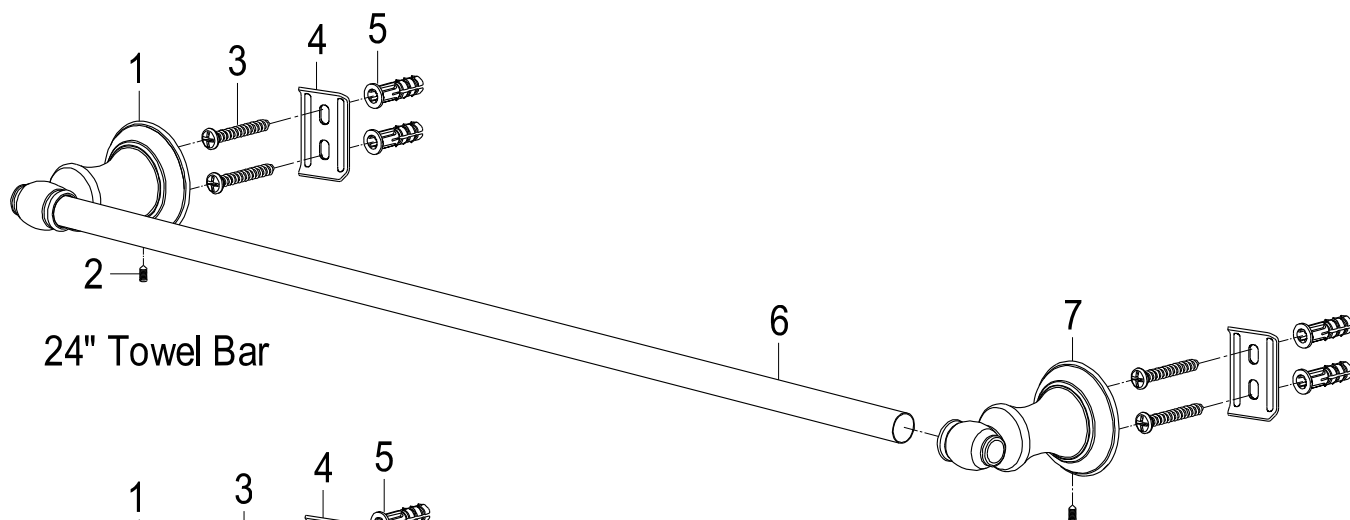

BAHK261 2478K,C,ORB,SN

24" & 18" Towel Bar, Towel Ring, Robe Hook, Toilet Paper Holder

24" Towel Bar

18" Towel Bar

Robe Hook

Towel Ring

Paper Holder