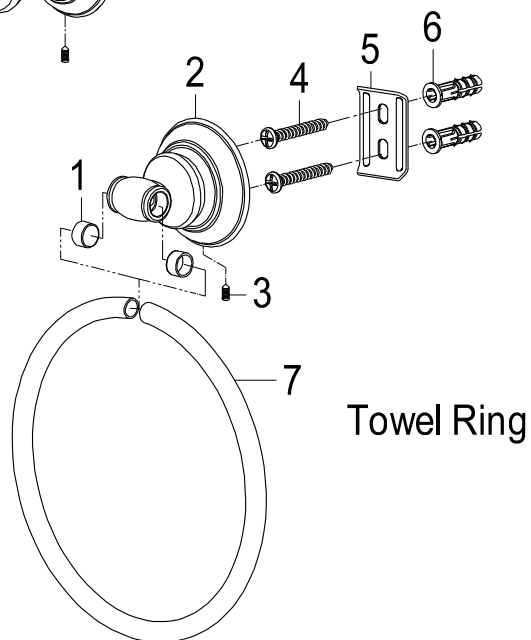

BAHK261 2478K,C,ORB,SN

24" & 18" Towel Bar, Towel Ring, Robe Hook, Toilet Paper Holder

24" Towel Bar

18" Towel Bar

Robe Hook

Towel Ring

Paper Holder