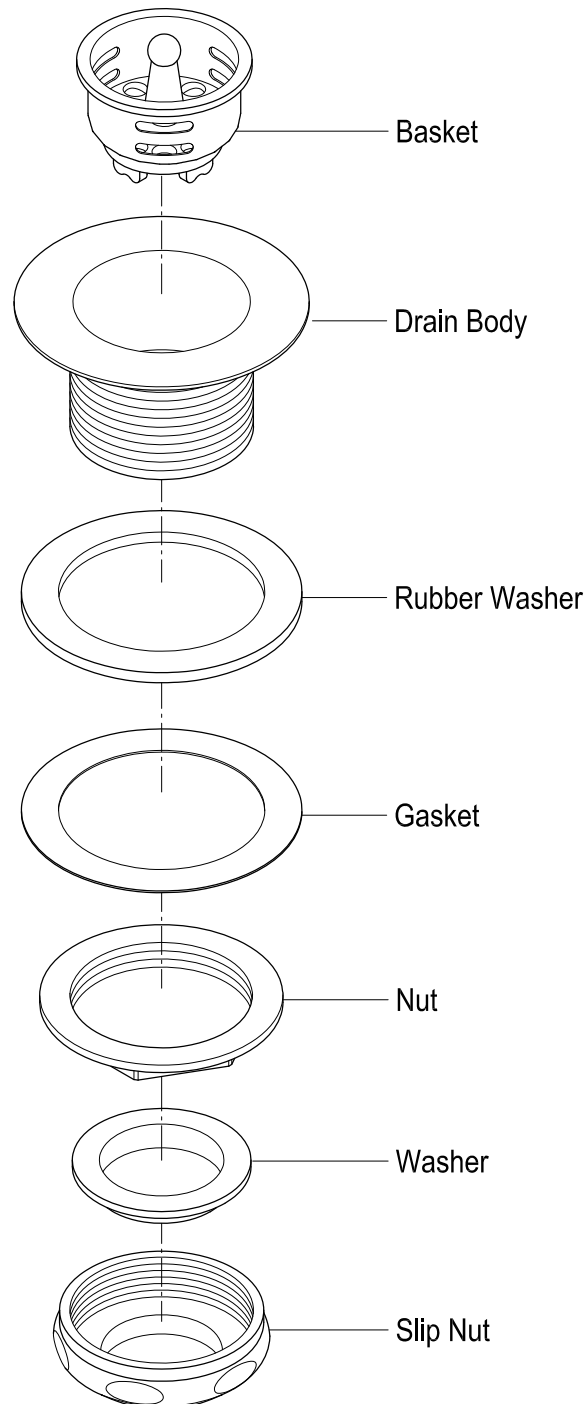

KINGSTON

KITCHEN & BATH

INSTALLATION INSTRUCTIONS

Basket Strainer

NOTE: USE TEFLON TAPE ON ALL THREADED CONNECTIONS

NOTICE

Failure to follow all directions may cause leaks
which may result in water damage

www.kingstonbrass.com
TOLL-FREE CUSTOMER SERVICE: 1-877-2-KBRASS
TECHNICAL SUPPORT E-mail: service@kingstonbrass.com
12775 Reservoir Street, Chino, CA 91710