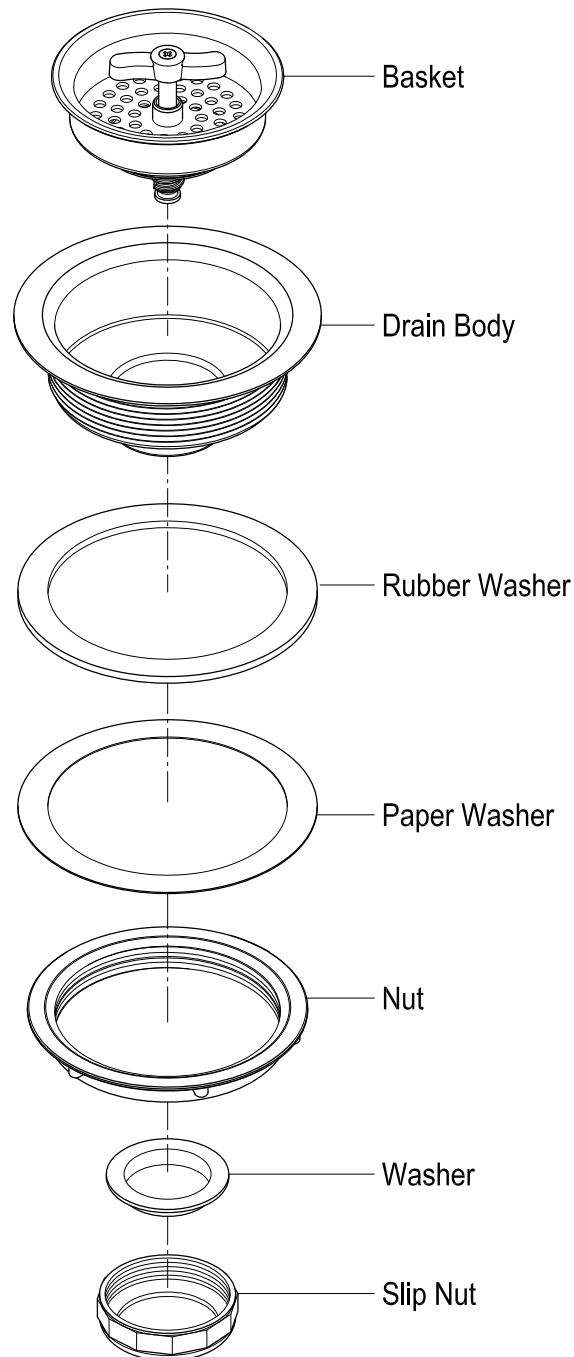

KINGSTON

KITCHEN & BATH

INSTALLATION INSTRUCTIONS

Basket Strainer

NOTE: USE TEFLON TAPE ON ALL THREADED CONNECTIONS

NOTICE

Failure to follow all directions may cause leaks
which may result in water damage

www.kingstonbrass.com
TOLL-FREE CUSTOMER SERVICE: 1-877-2-KBRASS
TECHNICAL SUPPORT E-mail: service@kingstonbrass.com
12775 Reservoir Street, Chino, CA 91710