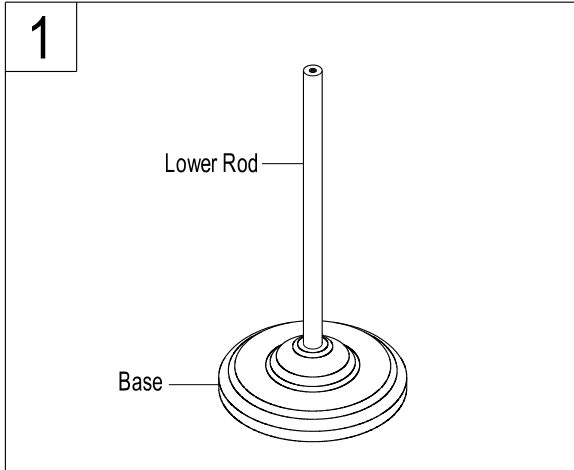

INSTALLATION INSTRUCTIONS

1. Place base on a flat level surface and thread lower rod onto base in a clockwise direction.

2. Thread upper rod onto lower rod, the end that has the decorative ring should be facing down.

3. Install towel bar assembly onto rod by threading assembly in a clockwise direction.