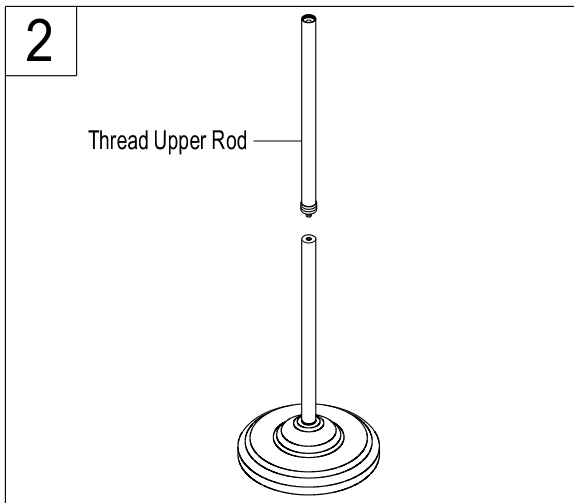

INSTALLATION INSTRUCTIONS

1. Place base on a flat level surface and thread lower rod onto base in a clockwise direction.

2. Thread upper rod onto lower rod, the end that has the decorative ring should be facing down.

3. Install towel bar assembly onto rod by threading assembly in a clockwise direction.