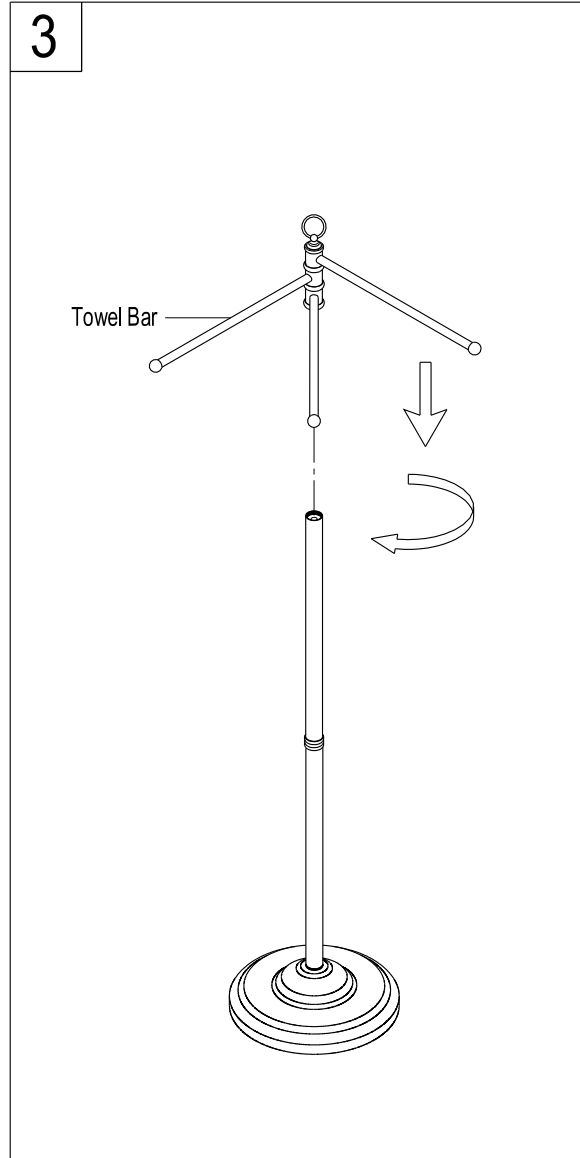

KINGSTON BRASS

THE TRADITION OF FINE BRASS

www.kingstonbrass.com
TOLL-FREE CUSTOMER SERVICE: 1-877-2-KBRASS
TECHNICAL SUPPORT E-mail: service@kingstonbrass.com
12775 Reservoir Street, Chino, CA91710

Installation Instructions For Use With KB's Pedestal Towel Bar

INSTALLATION INSTRUCTIONS

1. Place base on a flat level surface and thread lower rod onto base in a clockwise direction.

2. Thread upper rod onto lower rod, the end that has the decorative ring should be facing down.

3. Install towel bar assembly onto rod by threading assembly in a clockwise direction.