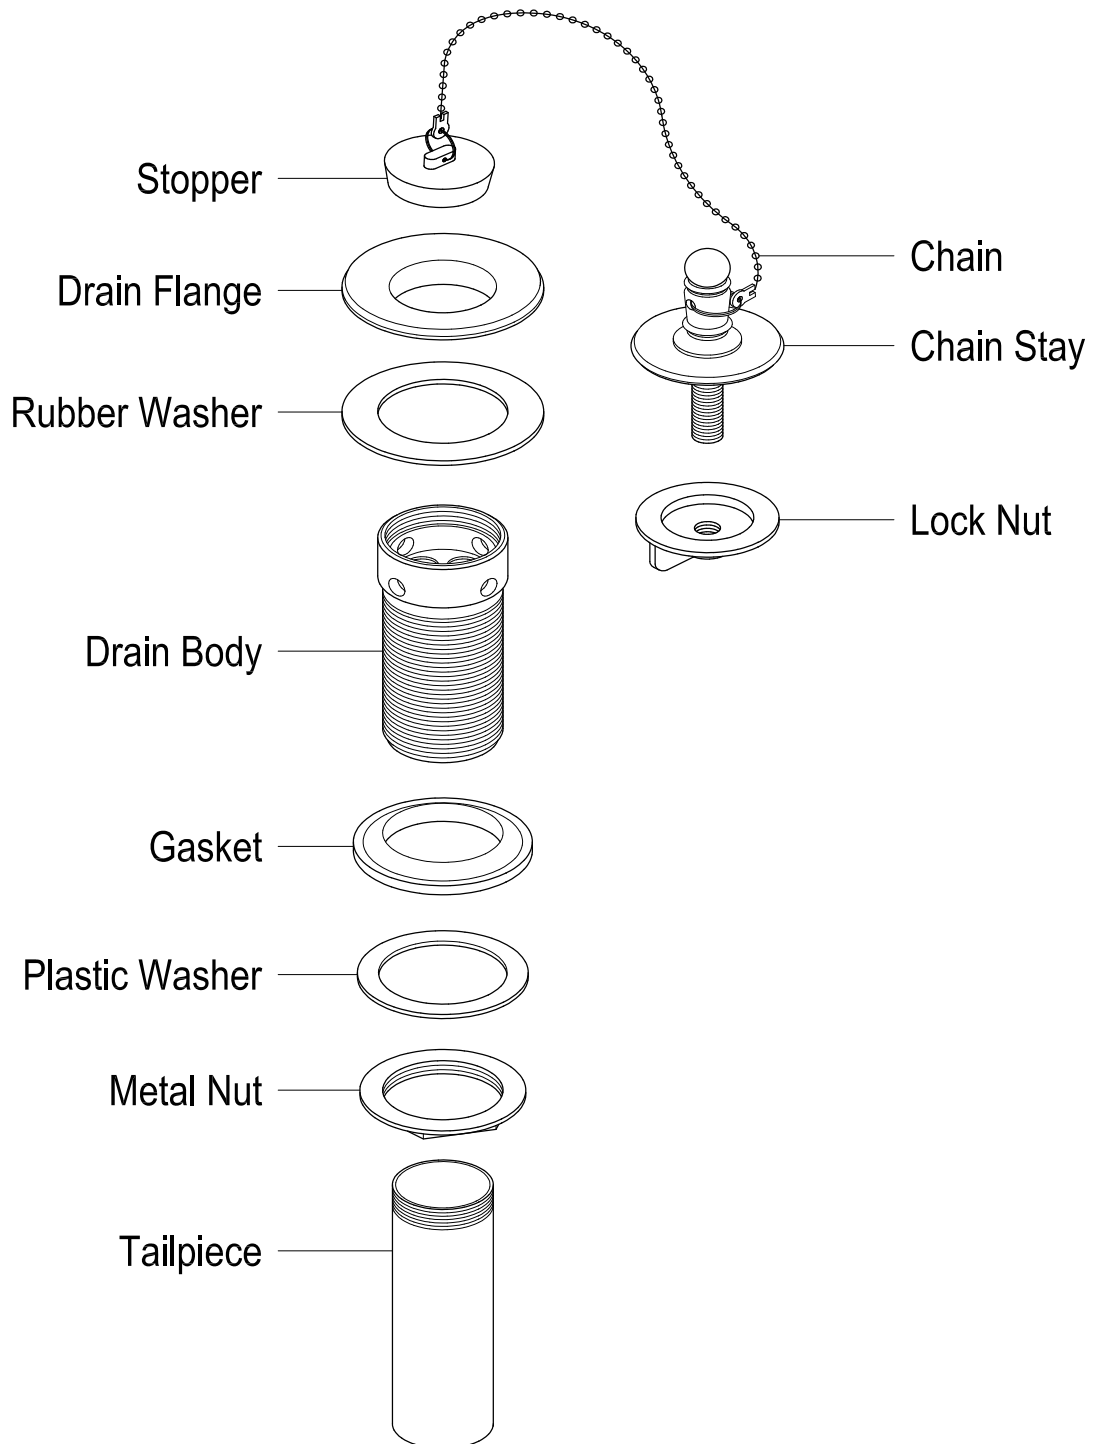

KINGSTON

KITCHEN & BATH

INSTALLATION INSTRUCTIONS

Lavatory Drain

NOTICE

Failure to follow all directions may cause leaks which may result in water damage

www.kingstonbrass.com
TOLL-FREE CUSTOMER SERVICE: 1-877-2-KBRASS
TECHNICAL SUPPORT E-mail: service@kingstonbrass.com
12775 Reservoir Street, Chino, CA 91710